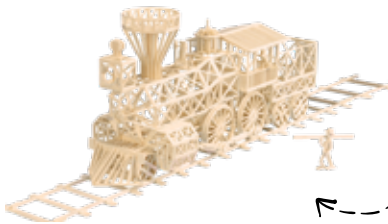

EACH BOX CONTAINS ONE TITLE - SEE SIDE PANEL

BOX SIZE: 13.1 x 10.5 x 3 in.

MADE IN / FAIT AU CANADA

MATCHITECTURE®

WOODEN MICROBEAM CONSTRUCTION KITS / ENSEMBLE DE CONSTRUCTION DE MICROMADRIERS EN BOIS

Seven available titles of the **large** kits contain 1800 - 2700 microbeams, assembly board, acetate sheet, clips, microbeams, microbeam cutter, wood glue, pliers, plans and instructions.