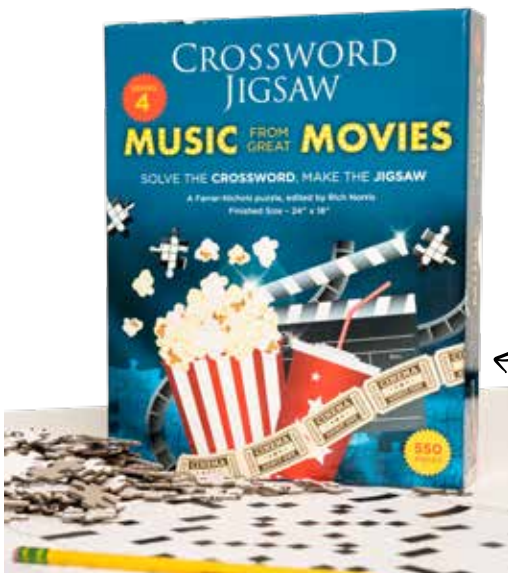

FG0020101
DON'T BREAK THE BOTTLE — CORKSCREW
 Corkscrew and gift bag included.
 C.P.: 6
 UPC: 086453201010
 SIZE: 5 in x 14 in x 5 in
 AGE: 21+

CROSSWORD JIGSAW

A unique and intriguing challenge for the seasoned crossword addict. First solve the enclosed crossword puzzle, then use it as a guide to assemble the jigsaw puzzle. 550 jigsaw pieces per kit. 24x 18" / 60 x 45.72 finished puzzle. Six titles.

BABA02017
CROSSWORD JIGSAW 1ST EDITION
 C.P.: 6
 ISBN: 9781944246969
 PUZZLE SIZE: 24 X 18 IN.
 BOX SIZE: 8 x 10 x 2 IN.
 AGE: 8+

BABA02018
CROSSWORD JIGSAW 2ND EDITION
 C.P.: 6
 ISBN: 9781944247300
 PUZZLE SIZE: 24 X 18 IN.
 BOX SIZE: 8 x 10 x 2 IN.
 AGE: 8+

BABA02019
CROSSWORD JIGSAW 3RD EDITION
 C.P.: 6
 ISBN: 9781944246730
 PUZZLE SIZE: 24 X 18 IN.
 BOX SIZE: 8 x 10 x 2 IN.
 AGE: 8+

BABA20211
CROSSWORD JIGSAW 5TH EDITION
 C.P.: 6
 ISBN: 9781645166931
 PUZZLE SIZE: 24 X 18 IN.
 BOX SIZE: 8 x 10 x 2 IN.
 AGE: 8+