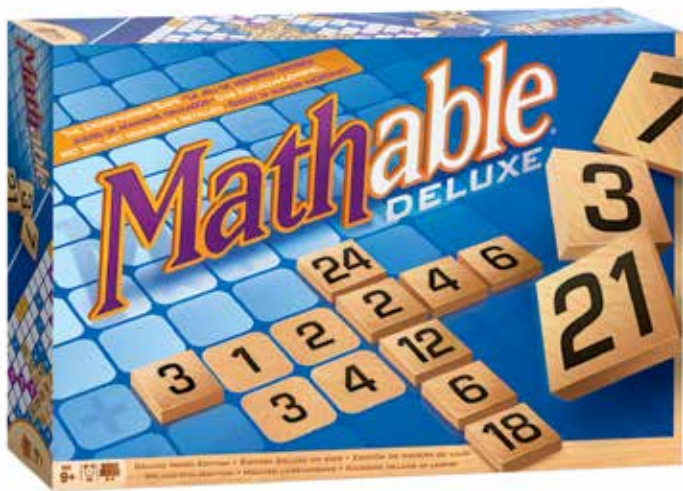

FG000770D
**ARE WE THERE YET? TRAVEL CARD
 GAME - DISPLAY 12**
 4.75" bags - 108 double-sided cards
 C.P.: 12
 UPC: 086453707703
 SIZE: 10.5 x 3.5 x 11 IN.
 Age: 6+

TV007900D
CUBED^{3™}
 C.P.: 1 Display 27 asst.
 UPC: 086453779007
 SIZE: 5 x 5 x 5 IN.
 Age: 8+

Metal spheres must move from one side of the 2.75" transparent cube to the other. Six different puzzles, six different challenges.

TV007920D
DUBL TRUBL PUZL[™]
 C.P.: 1 Display 32 asst.
 UPC: 086453779205
 SIZE: 6 x 5.5 x 6 IN.
 Age: 8+

Colorful two-sided puzzles challenge players to get the spheres to sit in the holes.

Mathable board games all add up to FUN using NUMBERS! Instead of making words, make equations!

Mathable®

FG0005001
MATHABLE® DELUXE
 C.P.: 6
 UPC: 086453050014
 SIZE: 13.25 x 9.25 x 2.07 in.
 Age: 9+ • Players: 2 - 4