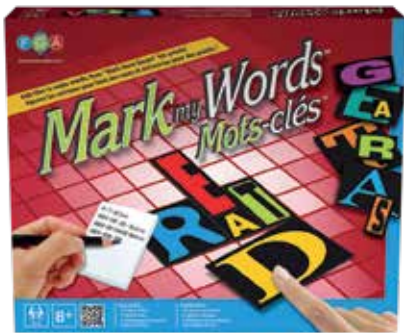

FG0000802
MARK MY WORDS™
If you can make a word, or multiple words, every time you add a letter tile to the game, you earn points. Great group game.
C.P.: 6
UPC: 086453008022
SIZE: 11.5 x 9.25 x 2 IN.
Age: 8+ • Players: 2+