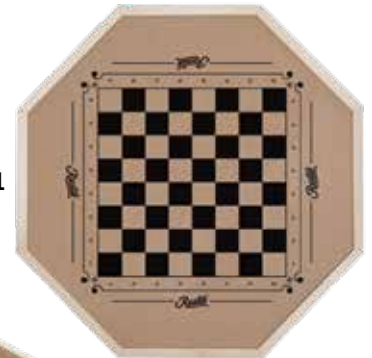

BJRJ04904
**FLIPOP PING POLE / GIRAFFE
+ YETIS 2-IN-1 GAME**

C.P.: 4
UPC: 061404049040
SIZE: 12.81 x 24.81 x 1.5 in.
AGE: 6+

BJR031135
**DELUXE CROKINOLE /
CHECKERS / CHESS 3-IN-1**

CP: 3
UPC: 061404311352
SIZE: 27 X 27 X 1.65 IN.
AGE: 6+