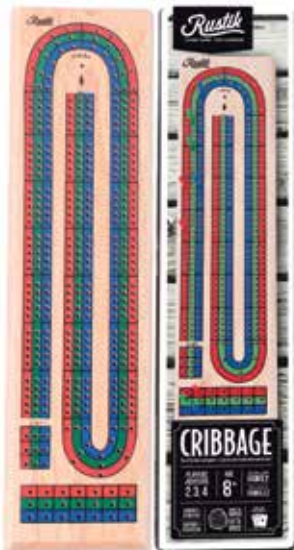

BJR000110
3 PLAYER CRIBBAGE BOARD
C.P.: 6
SIZE: 3.82 x 15.04 x 0.59 in.
UPC: 061404001109
AGE: 8+

BJR000024
CRIBBAGE REFILL PEGS
C.P.: 6
SIZE: 5.5 x 4.87 x 0.25 in.
UPC: 061404000249
AGE: 8+