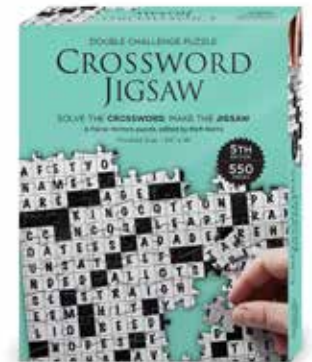

BABA02019
CROSSWORD JIGSAW 3RD EDITION
C.P.: 6
ISBN: 9781944246730
PUZZLE SIZE: 24 X 18 IN.
BOX SIZE: 8 x 10 x 2 IN.
AGE: 8+

BABA20211
CROSSWORD JIGSAW 5TH EDITION
C.P.: 6
ISBN: 9781645166931
PUZZLE SIZE: 24 X 18 IN.
BOX SIZE: 8 x 10 x 2 IN.
AGE: 8+