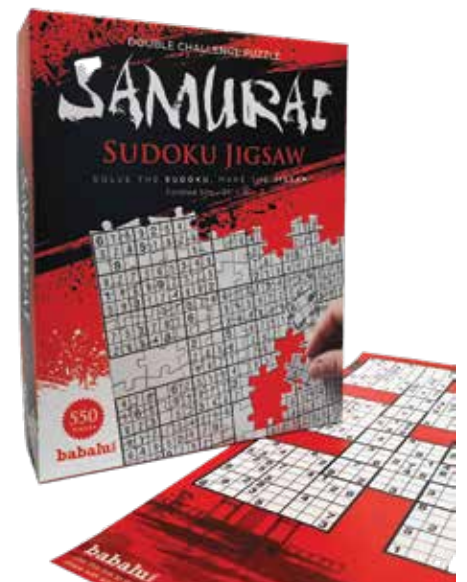

CROSSWORD JIGSAW

A unique and intriguing challenge for the seasoned crossword addict. First solve the enclosed crossword puzzle, then use it as a guide to assemble the jigsaw puzzle. 550 jigsaw pieces per kit. 24x 18" / 60 x 45.72 finished puzzle. Six titles.

BABA02017
CROSSWORD JIGSAW 1ST EDITION
C.P.: 6
ISBN: 9781944246969
PUZZLE SIZE: 24 X 18 IN.
BOX SIZE: 8 x 10 x 2 IN.
AGE: 8+

BABA02018
CROSSWORD JIGSAW 2ND EDITION
C.P.: 6
ISBN: 9781944247300
PUZZLE SIZE: 24 X 18 IN.
BOX SIZE: 8 x 10 x 2 IN.
AGE: 8+

BABA02019
CROSSWORD JIGSAW 3RD EDITION
C.P.: 6
ISBN: 9781944246730
PUZZLE SIZE: 24 X 18 IN.
BOX SIZE: 8 x 10 x 2 IN.
AGE: 8+

BABA20211
CROSSWORD JIGSAW 5TH EDITION
C.P.: 6
ISBN: 9781645166931
PUZZLE SIZE: 24 X 18 IN.
BOX SIZE: 8 x 10 x 2 IN.
AGE: 8+

BABA02020
CROSSWORD JIGSAW MUSIC FROM GREAT MOVIES
C.P.: 6
ISBN: 9781645166825
PUZZLE SIZE: 24 X 18 IN.
BOX SIZE: 8 x 10 x 2 IN.
AGE: 8+

BABA03019
SAMURAI SUDOKU JIGSAW
C.P.: 6
ISBN: 9781944246389
PUZZLE SIZE: 24 X 18 IN.
BOX SIZE: 8 x 10 x 2 IN.
AGE: 8+