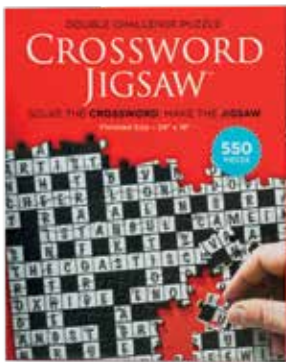

FG020099
DON'T BREAK THE BOTTLE — ORIGINAL
 Fits wine, vinegar, oil, cider bottles.
 C.P.: 6
 UPC: 086453200990
 DISPLAY SIZE: 5 in x 7 in x 5 in
 AGE: 21+

Spark lively dinner conversation with **DON'T BREAK THE BOTTLE** wooden wine bottle puzzles.
WINE NOT INCLUDED.

FG0020101
DON'T BREAK THE BOTTLE — CORKSCREW
 Corkscrew and gift bag included.
 C.P.: 6
 UPC: 086453201010
 SIZE: 5 in x 14 in x 5 in
 AGE: 21+

CROSSWORD JIGSAW

A unique and intriguing challenge for the seasoned crossword addict. First solve the enclosed crossword puzzle, then use it as a guide to assemble the jigsaw puzzle. 550 jigsaw pieces per kit. 24x 18" / 60 x 45.72 finished puzzle. Six titles.