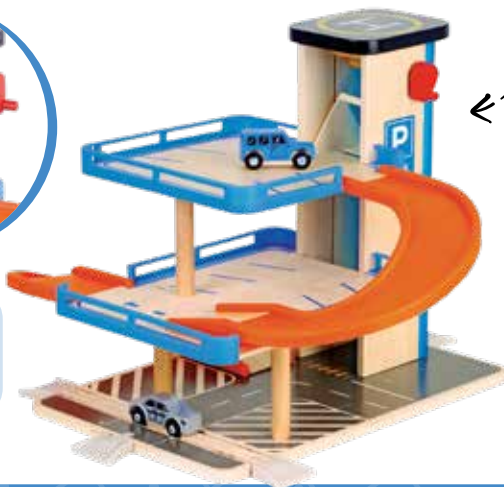

Cars roll up or down the ramps, or engage the car lift!