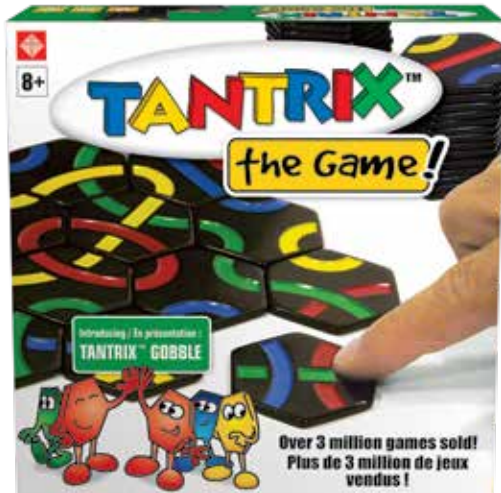

FG0001027
**TANTRIX THE GAME -
TILE EDITION**

C.P.: 6
UPC: 086453010278
SIZE: 11 x 11 x 2.25 in.
Age: 8+ Players: 1-4