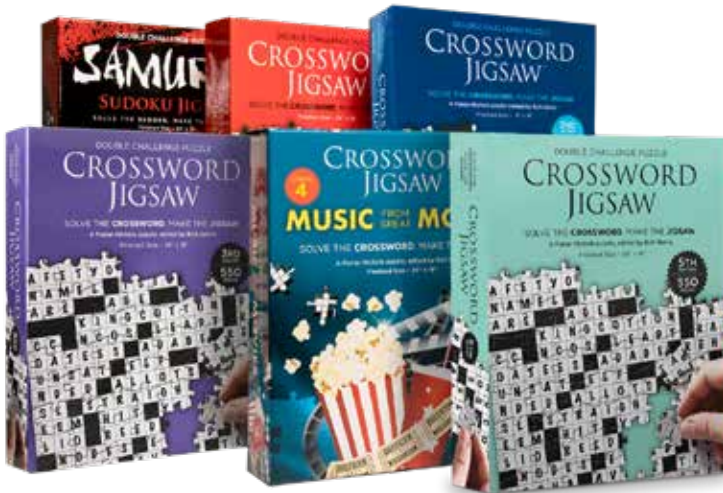

FG020099
DON'T BREAK THE BOTTLE — ORIGINAL
 Fits wine, vinegar, oil, cider bottles.
 C.P.: 6
 UPC: 086453200990
 DISPLAY SIZE: 5 in x 7 in x 5 in
 AGE: 21+

Spark lively dinner conversation with **DON'T BREAK THE BOTTLE** wooden wine bottle puzzles.
WINE NOT INCLUDED.

FG0020101
DON'T BREAK THE BOTTLE — CORKSCREW
 Corkscrew and gift bag included.
 C.P.: 6
 UPC: 086453201010
 SIZE: 5 in x 14 in x 5 in
 AGE: 21+

CROSSWORD JIGSAW

A unique and intriguing challenge for the seasoned crossword addict. First solve the enclosed crossword puzzle, then use it as a guide to assemble the jigsaw puzzle. 550 jigsaw pieces per kit. 24x 18" / 60 x 45.72 finished puzzle. Six titles.