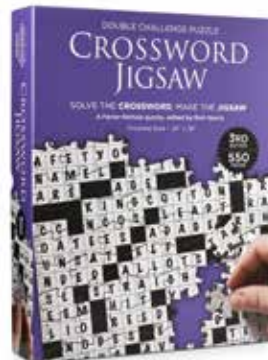

CROSSWORD JIGSAW

A unique and intriguing challenge for the seasoned crossword addict. First solve the enclosed crossword puzzle, then use it as a guide to assemble the jigsaw puzzle. 550 jigsaw pieces per kit. 24x 18" / 60 x 45.72 finished puzzle. Six titles.

BABA02017
CROSSWORD JIGSAW 1ST EDITION
C.P.: 6
ISBN: 9781944246969
PUZZLE SIZE: 24 X 18 IN.
BOX SIZE: 8 x 10 x 2 IN.
AGE: 8+

BABA02018
CROSSWORD JIGSAW 2ND EDITION
C.P.: 6
ISBN: 9781944247300
PUZZLE SIZE: 24 X 18 IN.
BOX SIZE: 8 x 10 x 2 IN.
AGE: 8+

BABA02019
CROSSWORD JIGSAW 3RD EDITION
C.P.: 6
ISBN: 9781944246730
PUZZLE SIZE: 24 X 18 IN.
BOX SIZE: 8 x 10 x 2 IN.
AGE: 8+

BABA20211
CROSSWORD JIGSAW 5TH EDITION
C.P.: 6
ISBN: 9781645166931
PUZZLE SIZE: 24 X 18 IN.
BOX SIZE: 8 x 10 x 2 IN.
AGE: 8+

BABA02020
CROSSWORD JIGSAW MUSIC FROM GREAT MOVIES
C.P.: 6
ISBN: 9781645166825
PUZZLE SIZE: 24 X 18 IN.
BOX SIZE: 8 x 10 x 2 IN.
AGE: 8+

BABA03019
SAMURAI SUDOKU JIGSAW
C.P.: 6
ISBN: 9781944246389
PUZZLE SIZE: 24 X 18 IN.
BOX SIZE: 8 x 10 x 2 IN.
AGE: 8+